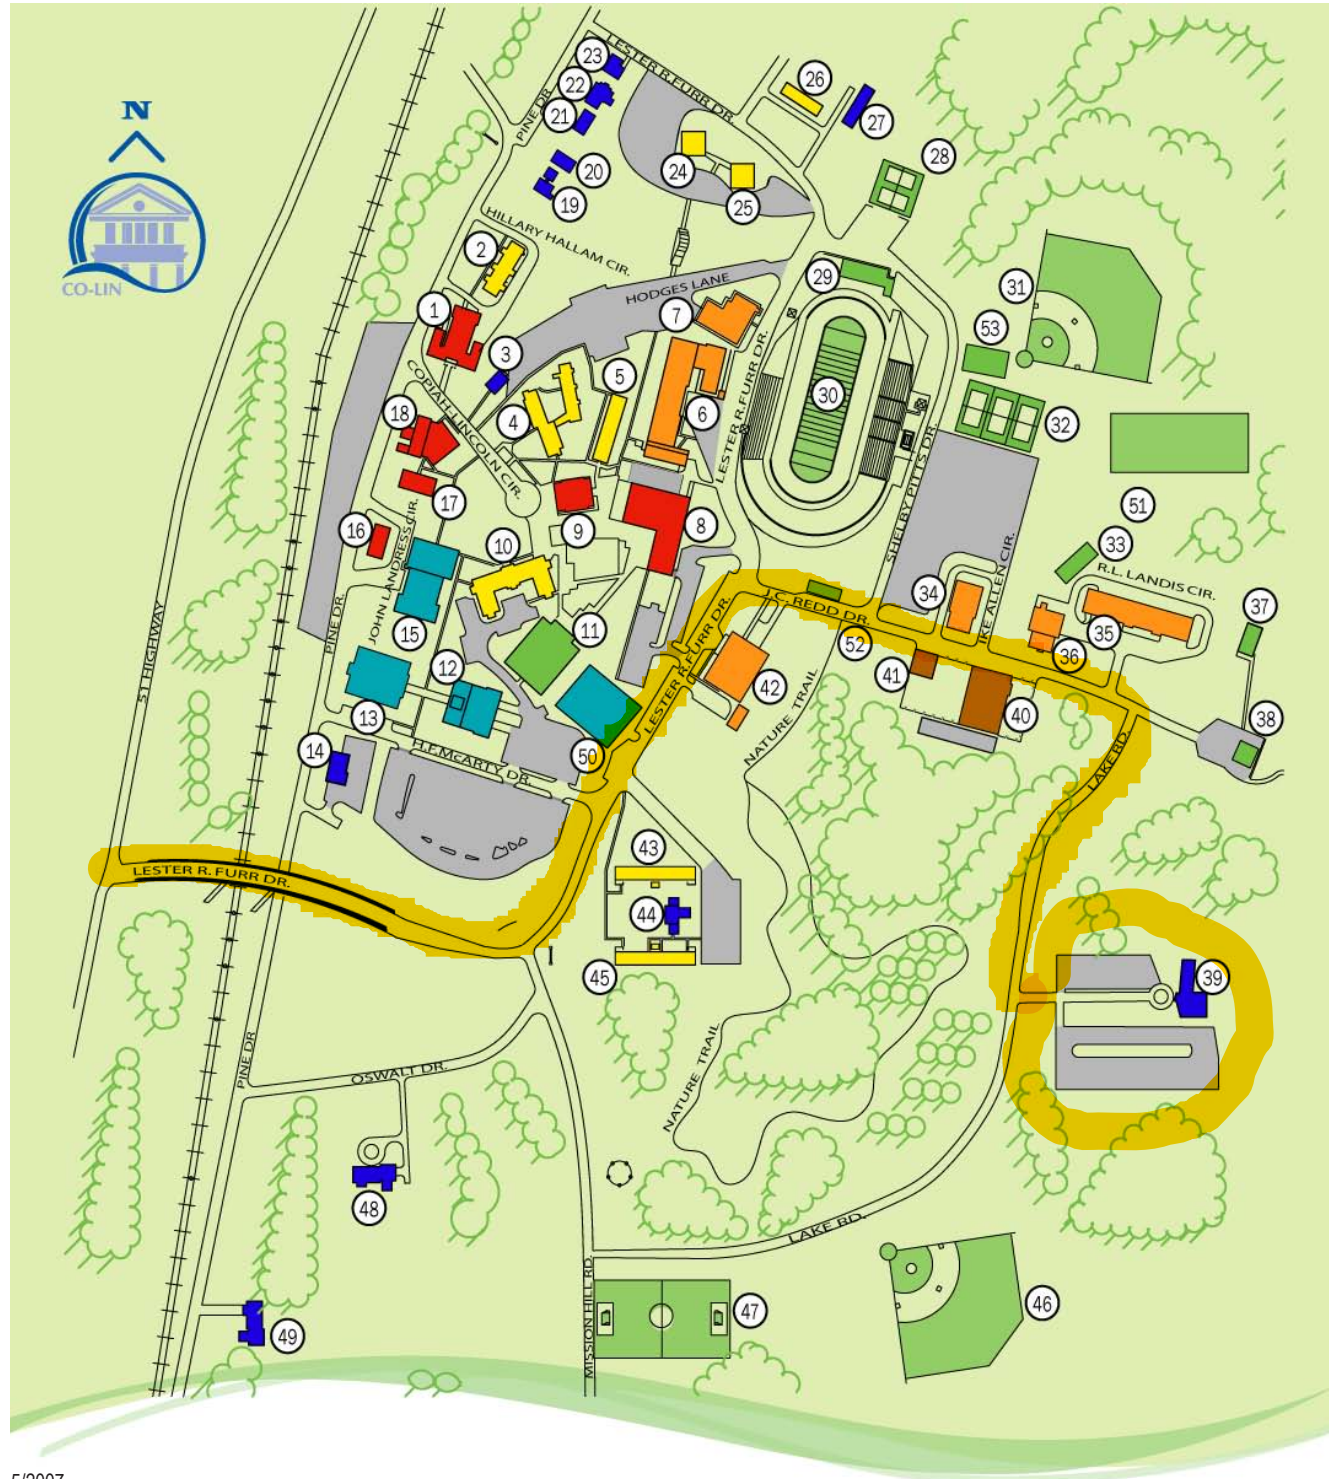

Residence Halls

- 2: Ellis Honors (Women's) Dorm
- 4: Lula Stevens Hall & Stevens Annex (Women's Dorm)
- 5: Copiah Hall (Woman's Dorm)
- 10: L. Russell Ellzey Hall (Men's Dorm)
- 24: Lincoln Hall (Men's Honors Dorm)
- 25: Lawrence Hall (Men's Honors Dorm)
- 26: Triplex Apartments (Woman's Dorm)
- 43: Franklin Hall (Men's Dorm)
- 45: Simpson Hall (Men's Dorm)

Service Buildings

- 40: Dan Watson Maintenance Building & Grounds Maintenance
- 41: Dwight Harris Transportation Building

How to find it . . .

Academic Classrooms

Dow/Young (50), Ewing Fine Arts (12)
Smith Hall (15), Smith Hall Annex (15),
Sandifer (16), Stibling (13)

Chapel

Taylor Chapel (3)

Childcare

Anderson Building (42)

Continuing Education

The Thames Center (39)

Computer Labs

Dow/Young (50)
Fortenberry (6)
Oswalt Library (18)
The Thames Center (39)
Wesson (7)

Upward Bound

Sandifer (16)

Wolf Den

Henley Building (8)

Wolf Hall

The Thames Center (39)

Workforce Education Center

The Thames Center (39)